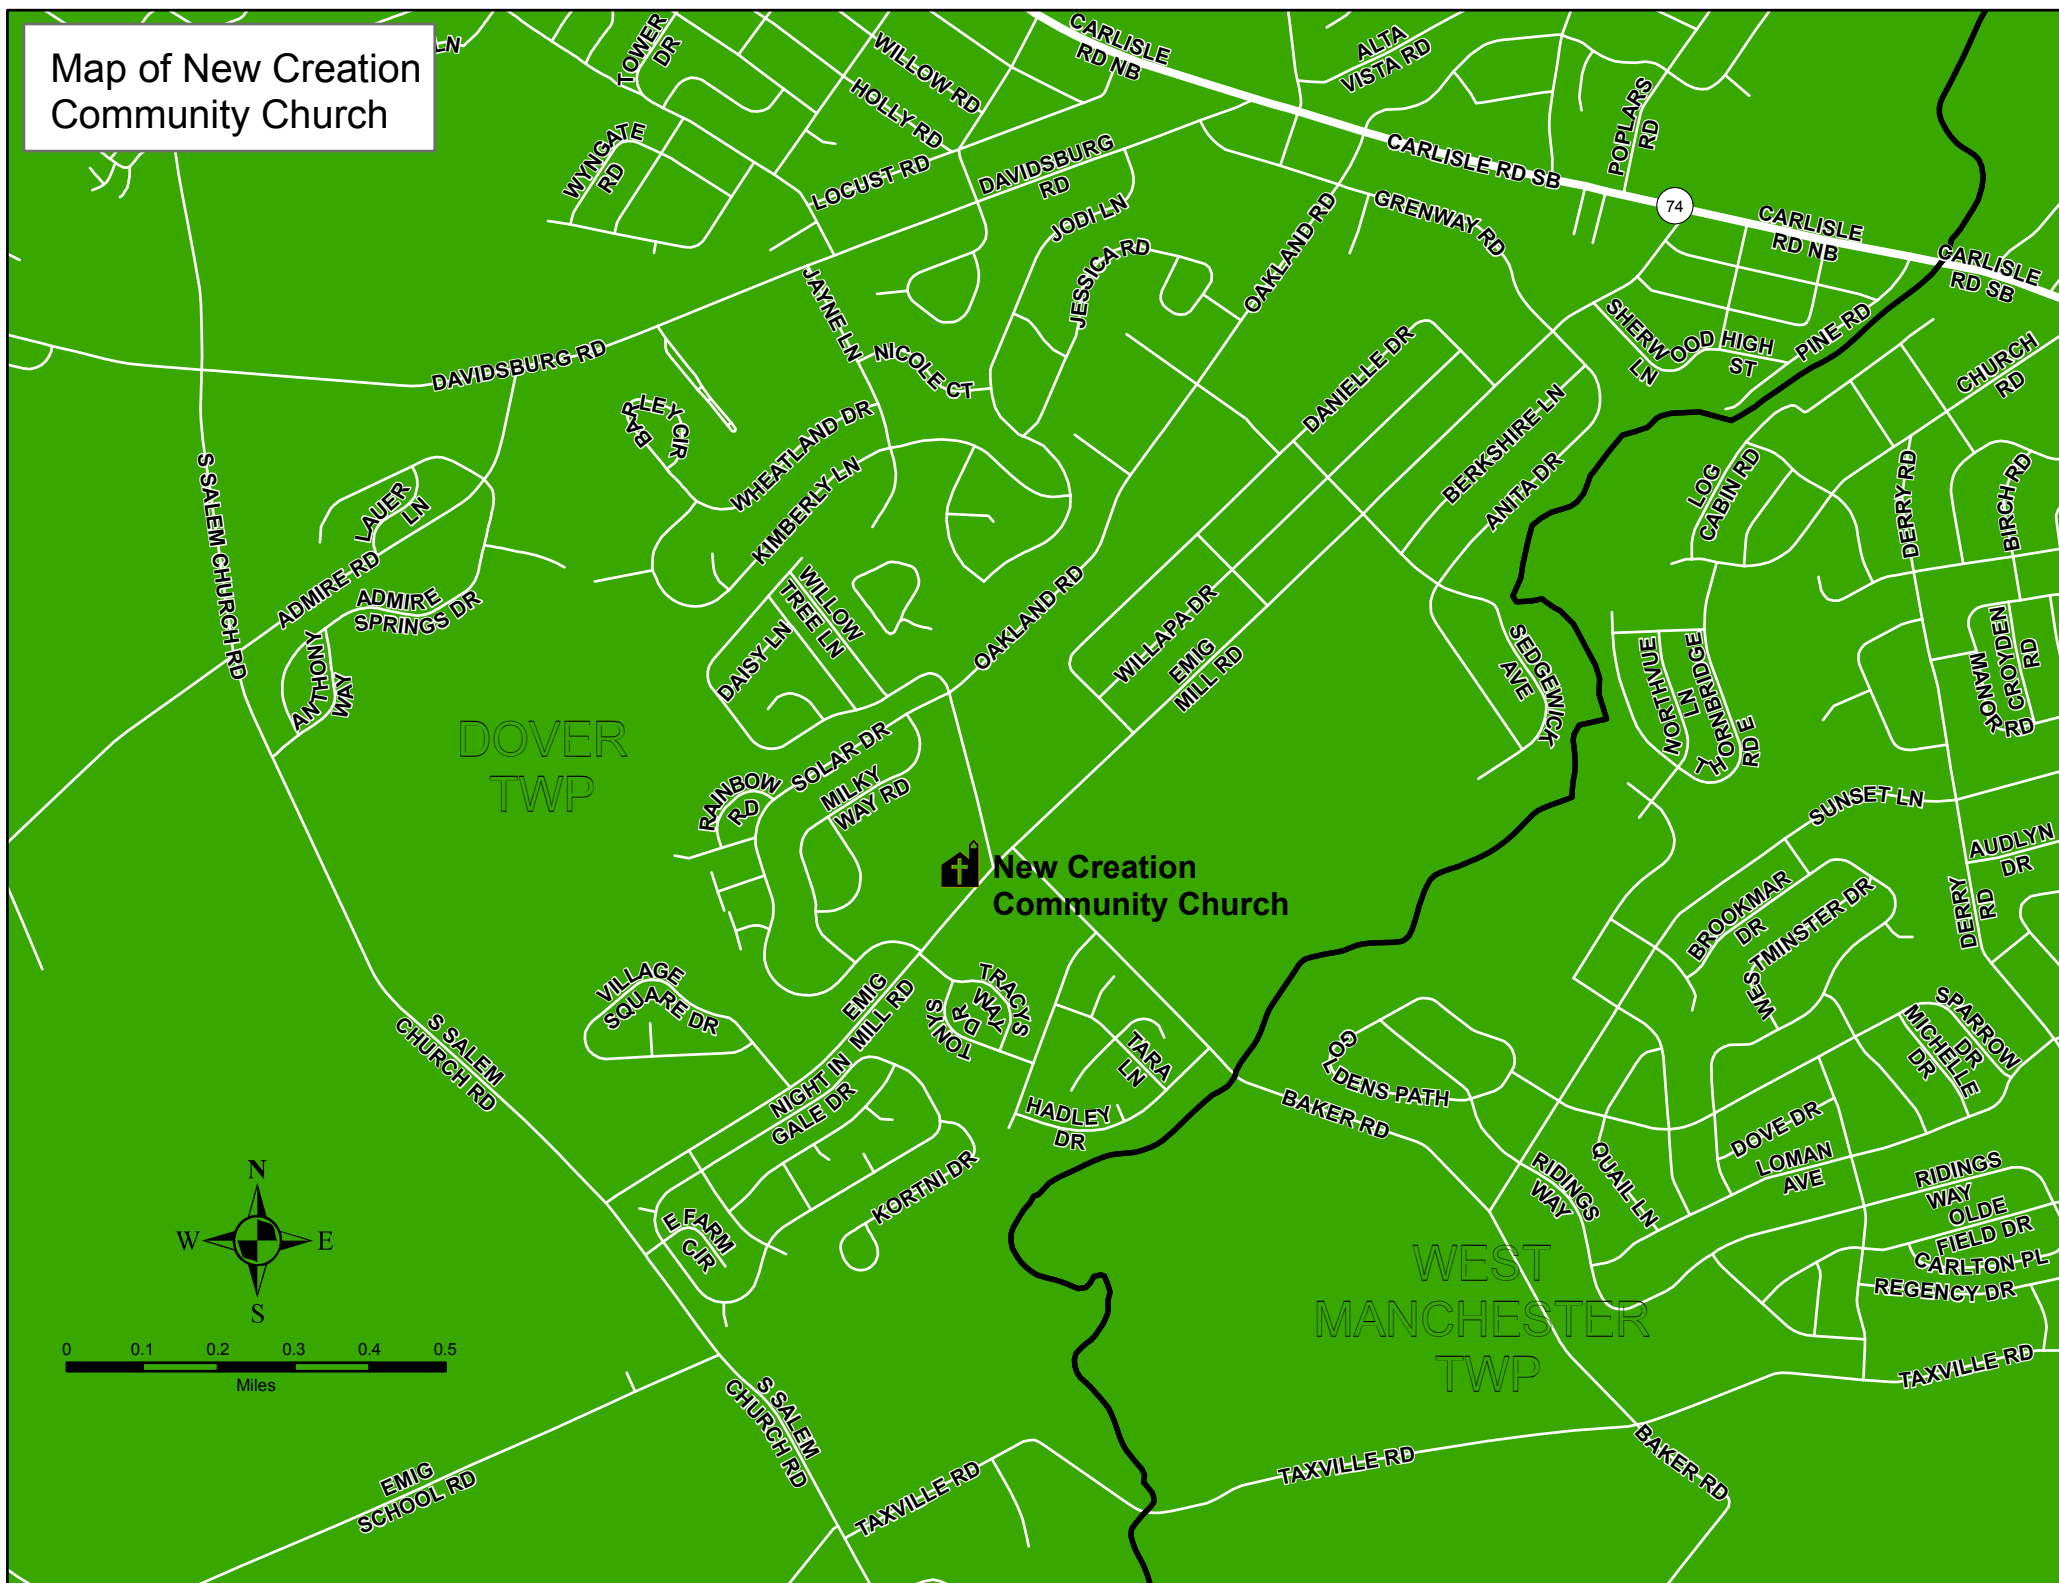

# Map of New Creation Community Church

 **New Creation  
Community Church**

DOVER  
TWP

WEST  
MANCHESTER  
TWP